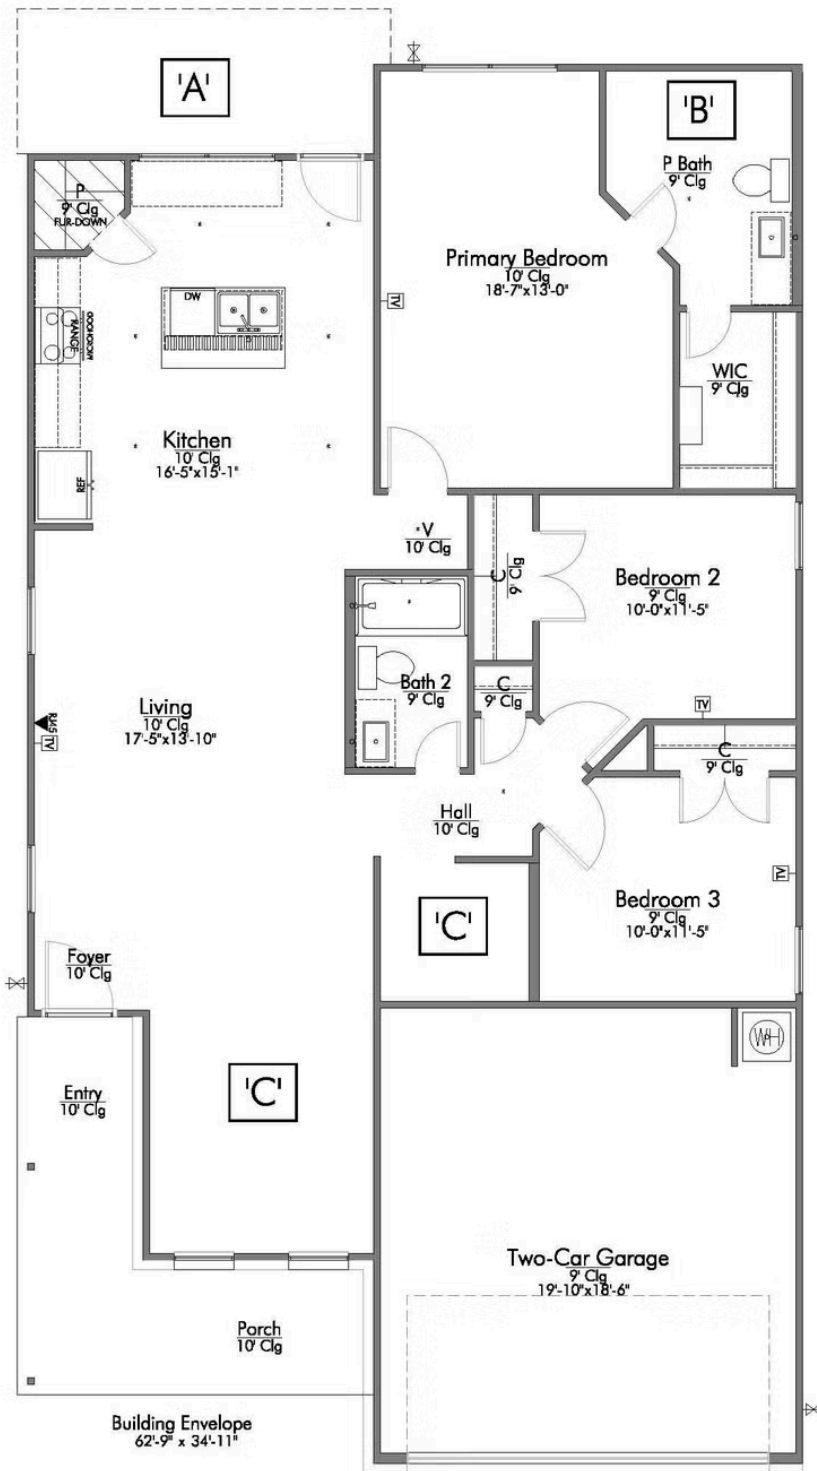

The 1475

Austin County

PRICE FROM:

\$209,900

 1,509 Ft²

 3 Bedrooms

 2 Bathrooms

 2 Car Garage

Some images shown may be from a previously built Stylecraft home of similar design. Actual options, colors, and selections may vary. Contact us for details!

If you're wanting options and flexibility, this floor plan is exactly what you're looking for! This beautiful 3 bedroom, 2 bath home is thoughtfully designed to have three different options for the front room: a formal dining room, study, or 4th bedroom. You'll absolutely love the way the kitchen seamlessly flows into the living room, giving you ample space to gather with your family. From the luxuriously large primary bedroom with seating area, to the exquisite selections Stylecraft offers, you are guaranteed to love this home!