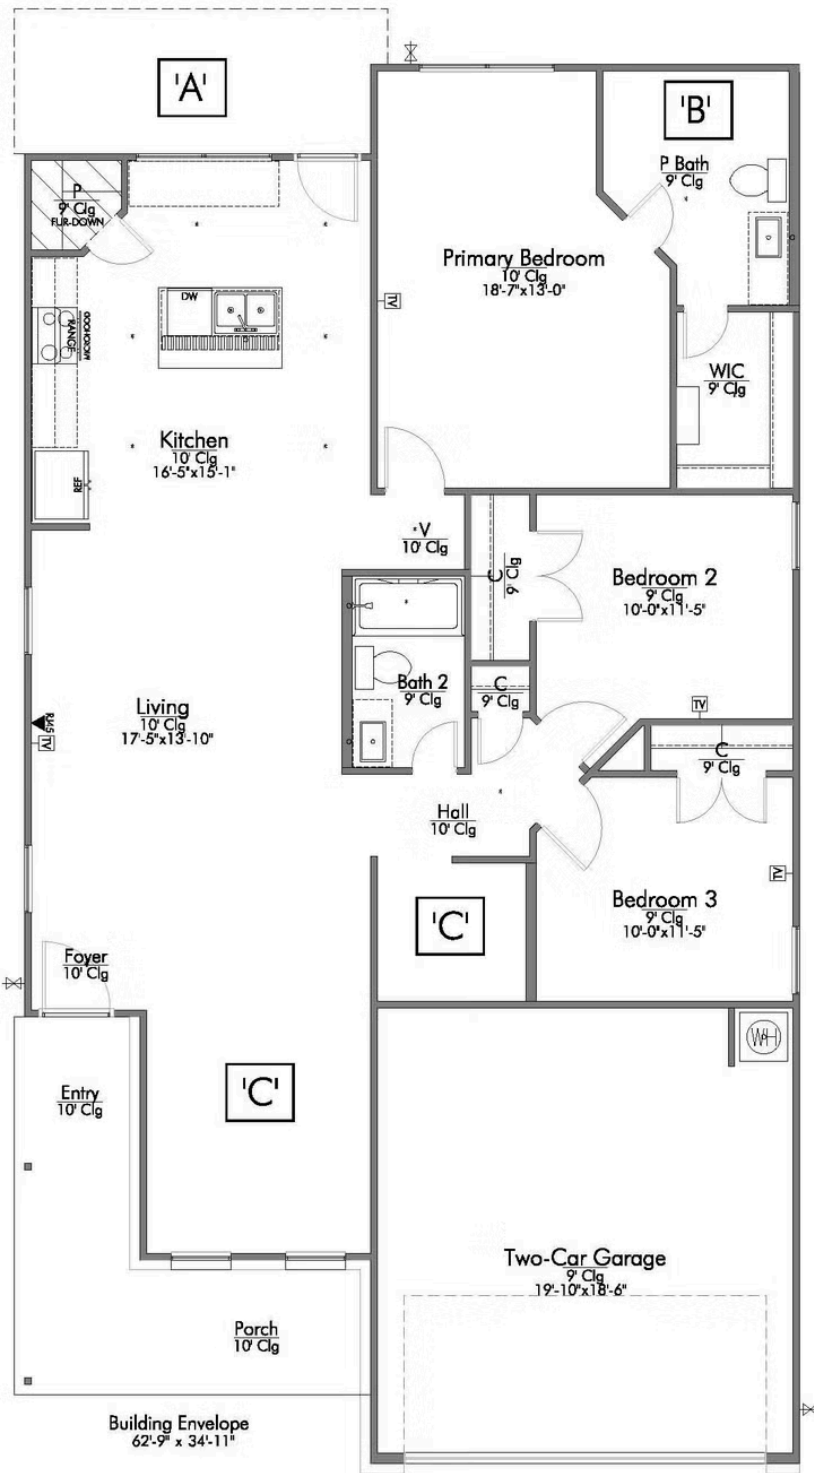

# The 1475

Grimes County

PRICE FROM:

**\$209,900**

 1,509 Ft<sup>2</sup>

 3 Bedrooms

 2 Bathrooms

 2 Car Garage

**Some images shown may be from a previously built Stylecraft home of similar design. Actual options, colors, and selections may vary. Contact us for details!**

If you're wanting options and flexibility, this floor plan is exactly what you're looking for! This beautiful 3 bedroom, 2 bath home is thoughtfully designed to have three different options for the front room: a formal dining room, study, or 4th bedroom. You'll absolutely love the way the kitchen seamlessly flows into the living room, giving you ample space to gather with your family. From the luxuriously large primary bedroom with seating area, to the exquisite selections Stylecraft offers, you are guaranteed to love this home!

# 1475

OPT. BEDROOM 4

OPT. STUDY

OPT. SINK