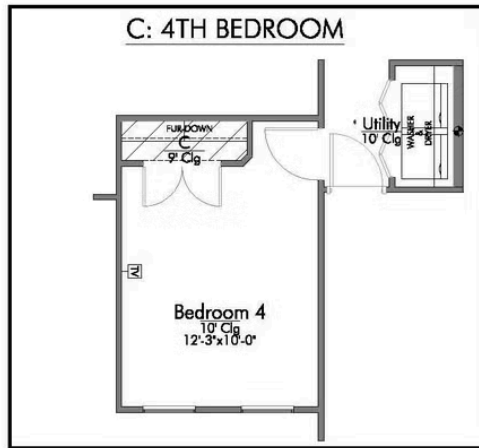

**Some images shown may be from a previously built Stylecraft home of similar design. Actual options, colors, and selections may vary. Contact us for details!**

If you're wanting options and flexibility, this floor plan is exactly what you're looking for! This beautiful 3 bedroom, 2 bath home is thoughtfully designed to have three different options for the front room: a formal dining room, study, or 4th bedroom. You'll absolutely love the way the kitchen seamlessly flows into the living room, giving you ample space to gather with your family. From the luxuriously large primary bedroom with seating area, to the exquisite selections Stylecraft offers, you are guaranteed to love this home!

# 1475

OPT. BEDROOM 4

OPT. STUDY

OPT. SINK