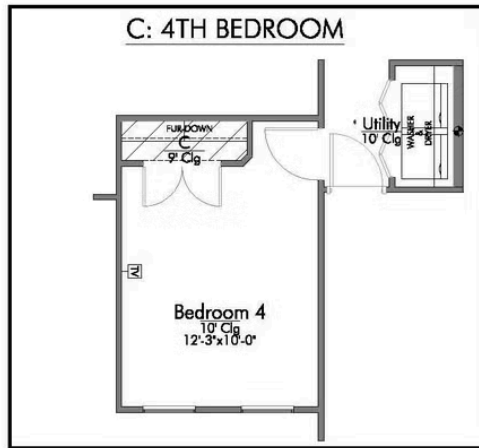

Some images shown may be from a previously built Stylecraft home of similar design. Actual options, colors, and selections may vary. Contact us for details!

If you're wanting options and flexibility, this floor plan is exactly what you're looking for! This beautiful 3 bedroom, 2 bath home is thoughtfully designed to have three different options for the front room: a formal dining room, study, or 4th bedroom. You'll absolutely love the way the kitchen seamlessly flows into the living room, giving you ample space to gather with your family. From the luxuriously large primary bedroom with seating area, to the exquisite selections Stylecraft offers, you are guaranteed to love this home!

1475

OPT. BEDROOM 4

OPT. STUDY

OPT. SINK

S1475