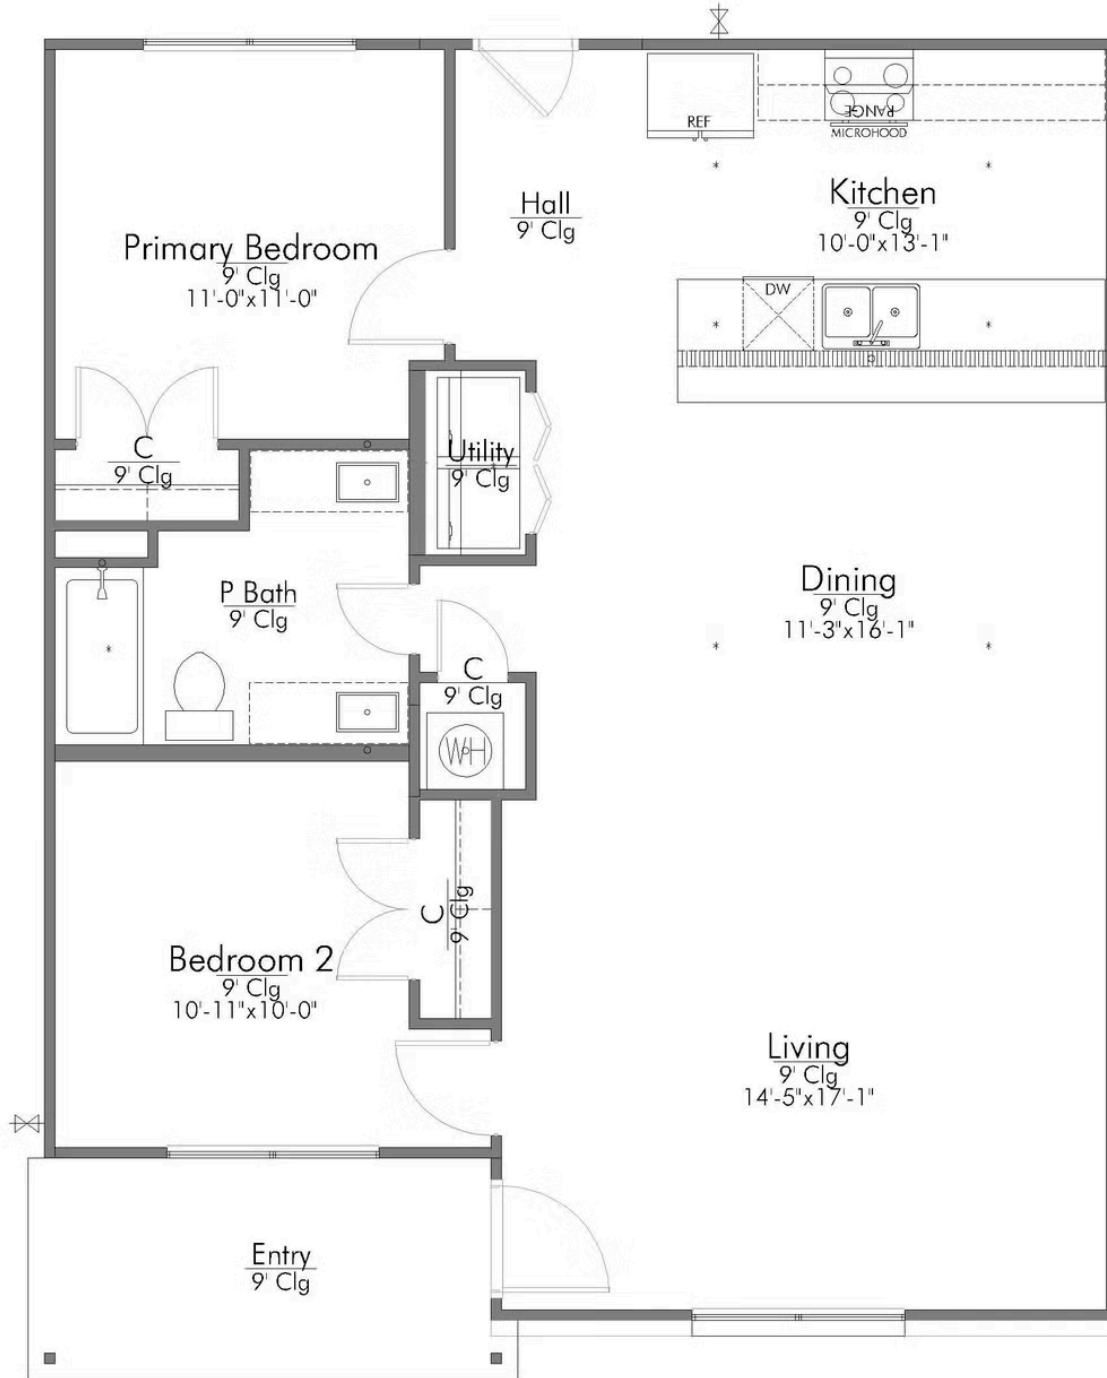

# The 1033

[Lee County](#)

PRICE FROM:

**\$167,900**

 1,033 Ft<sup>2</sup>

 2 Bedrooms

 1 Bathrooms

Some images shown may be from a previously built Stylecraft home of similar design. Actual options, colors, and selections may vary. Contact us for details!

Showcasing our 2478 floorplan! Our exquisite 4 bed, 3 bath floorplan exemplifies the perfect blend of style, functionality, and comfort. To entertain with ease, the 2478 boasts an open-concept living area that seamlessly integrates with the kitchen, providing an inviting space for family gatherings. The Monroe floorplan is a stunning representation of functional and comfortable living. From the moment you walk through the front door, you are greeted with an open-concept living area that provides the perfect backdrop for gathering.

The kitchen is large for a home of this square footage, offering plenty of additional counters pace for prep work and storage. The sink

Building Envelope  
37'-10" x 30'-9"