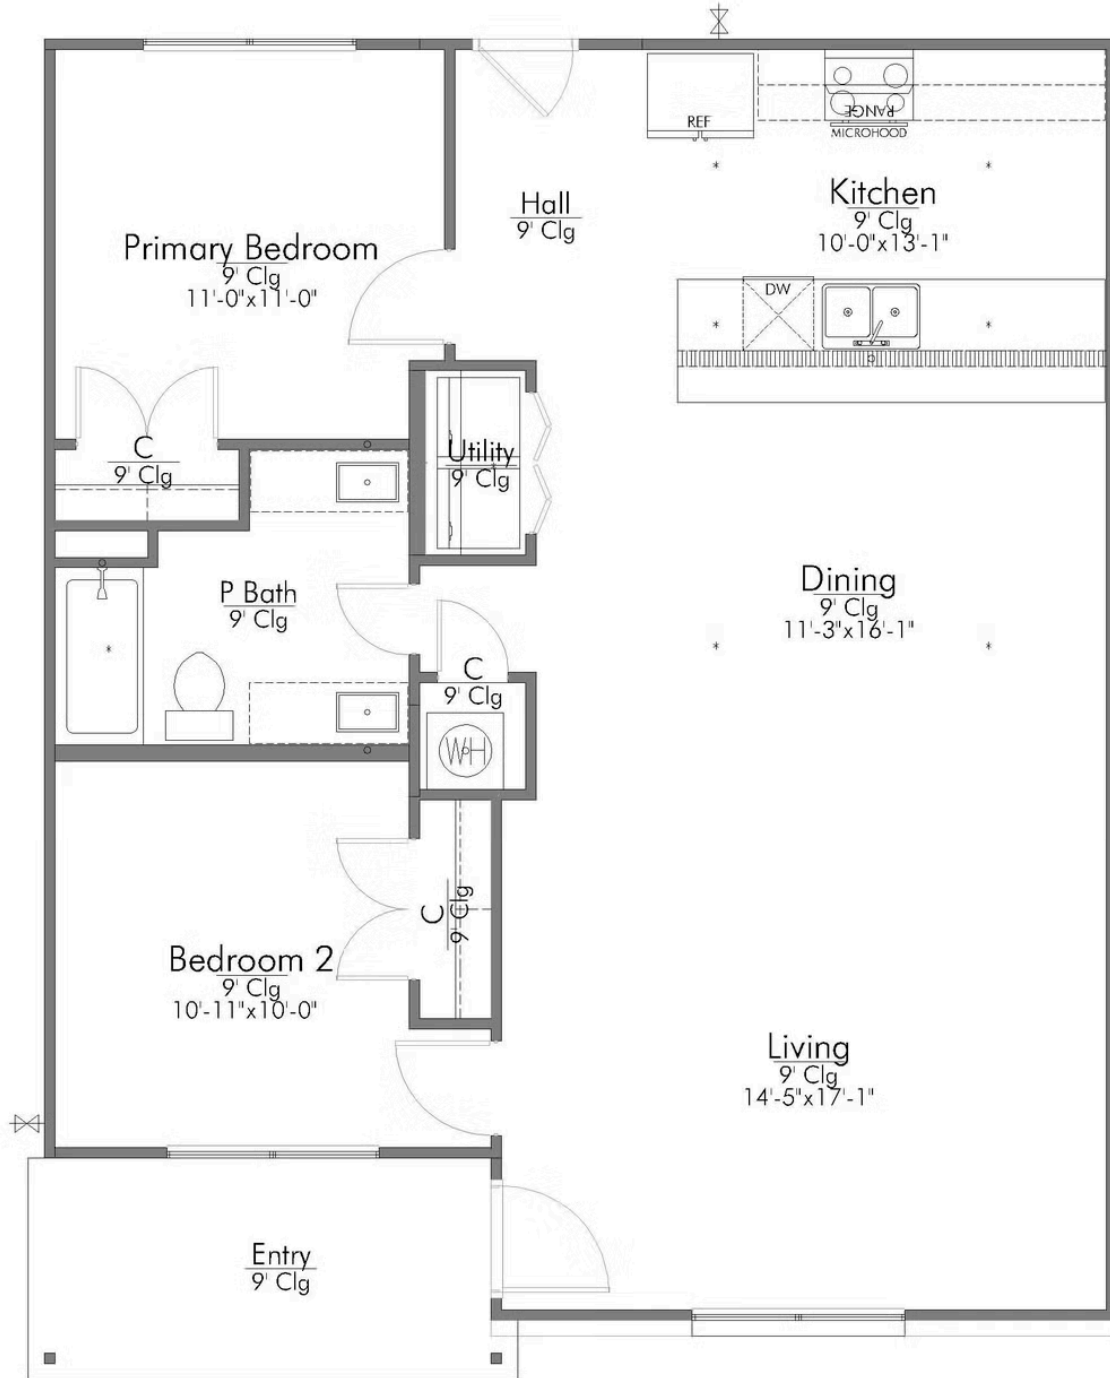

The 1033

Madison County

PRICE FROM:

\$167,900

 1,033 Ft²

 2 Bedrooms

 1 Bathrooms

Some images shown may be from a previously built Stylecraft home of similar design. Actual options, colors, and selections may vary. Contact us for details!

Showcasing our 2478 floorplan! Our exquisite 4 bed, 3 bath floorplan exemplifies the perfect blend of style, functionality, and comfort. To entertain with ease, the 2478 boasts an open-concept living area that seamlessly integrates with the kitchen, providing an inviting space for family gatherings. The Monroe floorplan is a stunning representation of functional and comfortable living. From the moment you walk through the front door, you are greeted with an open-concept living area that provides the perfect backdrop for gathering.

The kitchen is large for a home of this square footage, offering plenty of additional counters pace for prep work and storage. The sink

Building Envelope
37'-10" x 30'-9"