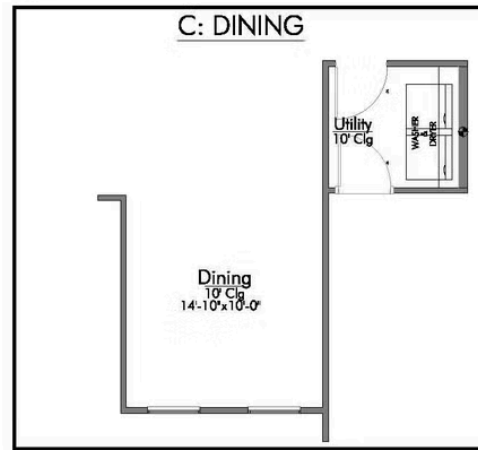

Some images shown may be from a previously built Stylecraft home of similar design. Actual options, colors, and selections may vary. Contact us for details!

If you're wanting options and flexibility, this floor plan is exactly what you're looking for! This beautiful 3 bedroom, 2 bath home is thoughtfully designed to have three different options for the front room: a formal dining room, study, or 4th bedroom. You'll absolutely love the way the kitchen seamlessly flows into the living room, giving you ample space to gather with your family. From the luxuriously large primary bedroom with seating area, to the exquisite selections Stylecraft offers, you are guaranteed to love this home!

1475

OPT. BEDROOM 4

OPT. STUDY

OPT. SINK

S1475