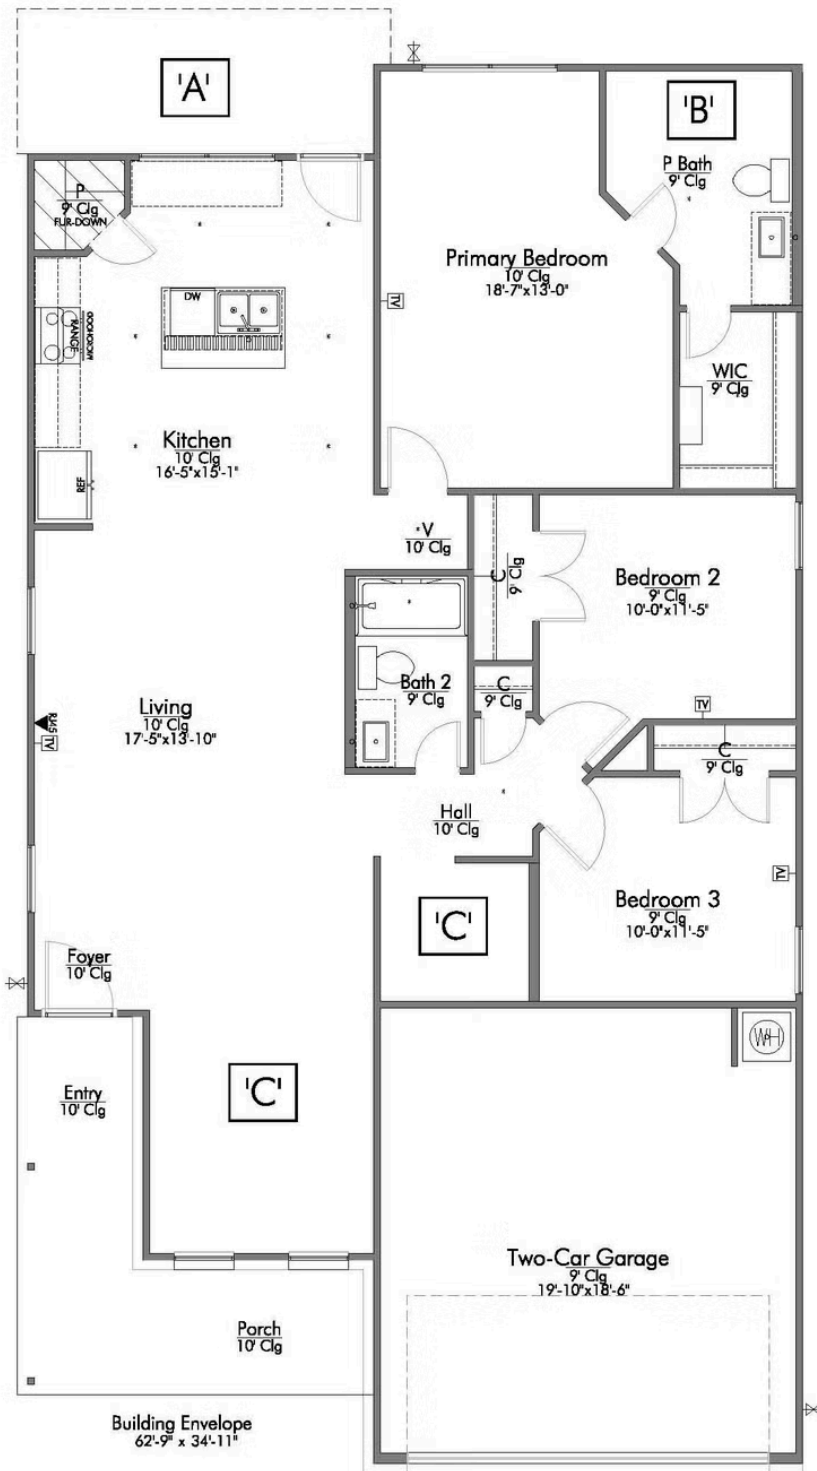

The 1475

Madison County

PRICE FROM:

\$209,900

 1,509 Ft²

 3 Bedrooms

 2 Bathrooms

 2 Car Garage

Some images shown may be from a previously built Stylecraft home of similar design. Actual options, colors, and selections may vary. Contact us for details!

If you're wanting options and flexibility, this floor plan is exactly what you're looking for! This beautiful 3 bedroom, 2 bath home is thoughtfully designed to have three different options for the front room: a formal dining room, study, or 4th bedroom. You'll absolutely love the way the kitchen seamlessly flows into the living room, giving you ample space to gather with your family. From the luxuriously large primary bedroom with seating area, to the exquisite selections Stylecraft offers, you are guaranteed to love this home!

1475

OPT. BEDROOM 4

OPT. STUDY

OPT. SINK

S1475