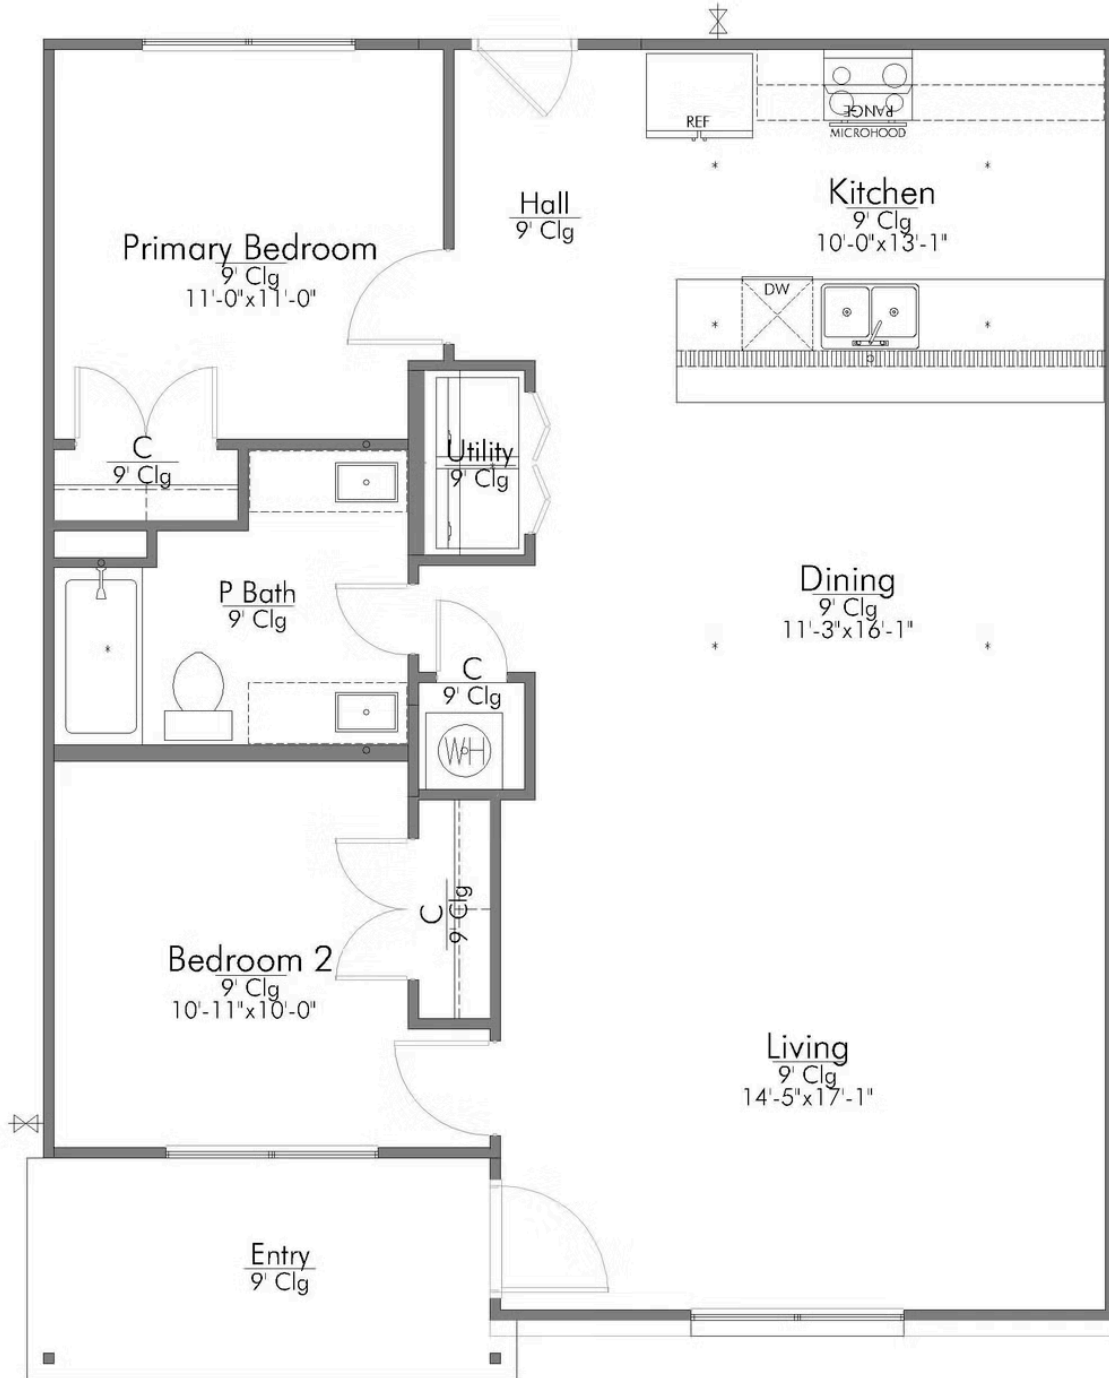

The 1033

Polk County

PRICE FROM:

\$167,900

 1,033 Ft²

 2 Bedrooms

 1 Bathrooms

Some images shown may be from a previously built Stylecraft home of similar design. Actual options, colors, and selections may vary. Contact us for details!

Showcasing our 2478 floorplan! Our exquisite 4 bed, 3 bath floorplan exemplifies the perfect blend of style, functionality, and comfort. To entertain with ease, the 2478 boasts an open-concept living area that seamlessly integrates with the kitchen, providing an inviting space for family gatherings. The Monroe floorplan is a stunning representation of functional and comfortable living. From the moment you walk through the front door, you are greeted with an open-concept living area that provides the perfect backdrop for gathering.

The kitchen is large for a home of this square footage, offering plenty of additional counters pace for prep work and storage. The sink

Building Envelope
37'-10" x 30'-9"