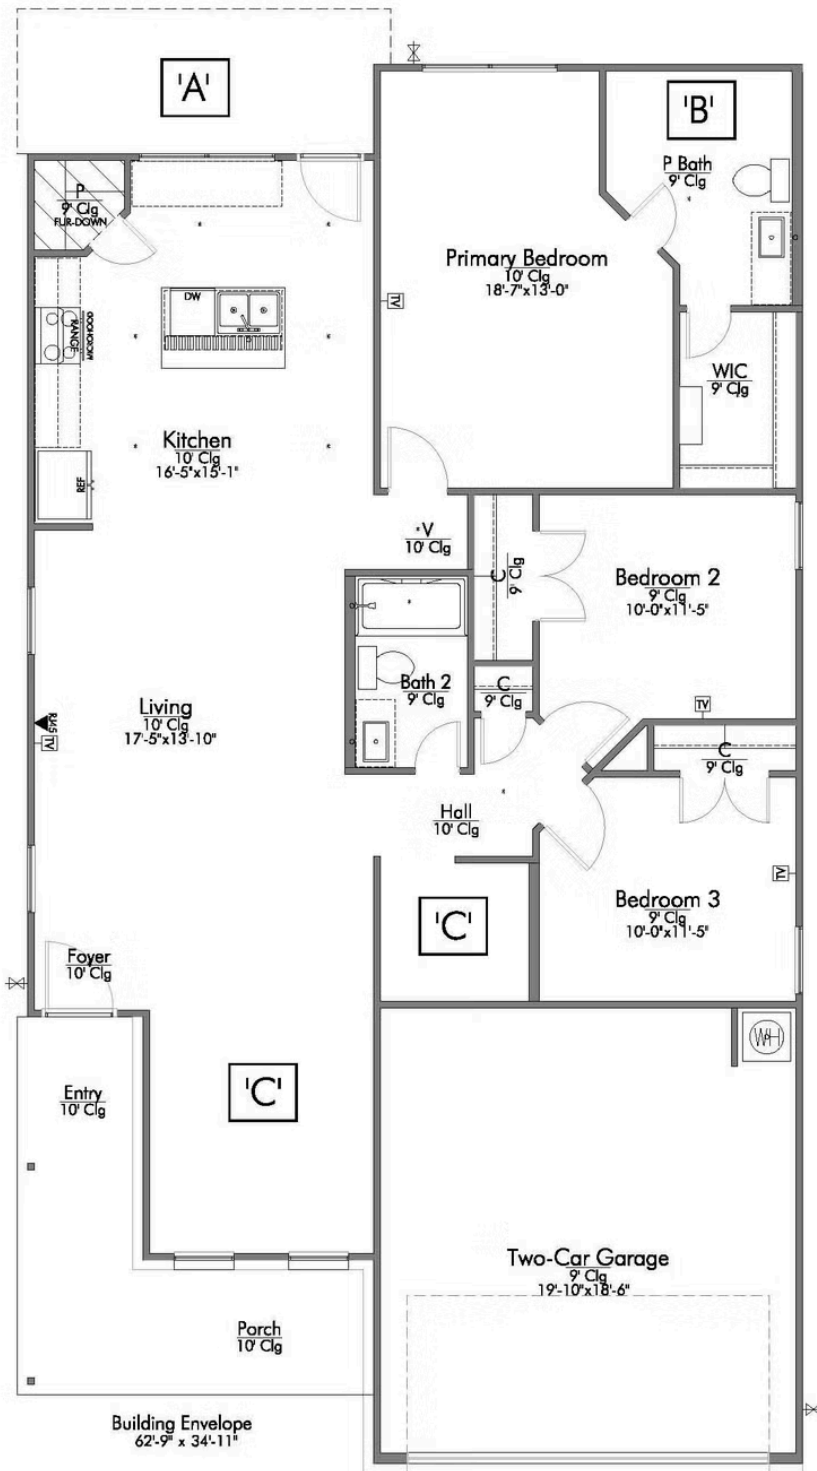

The 1475

Polk County

PRICE FROM:

\$209,900

 1,509 Ft²

 3 Bedrooms

 2 Bathrooms

 2 Car Garage

Some images shown may be from a previously built Stylecraft home of similar design. Actual options, colors, and selections may vary. Contact us for details!

If you're wanting options and flexibility, this floor plan is exactly what you're looking for! This beautiful 3 bedroom, 2 bath home is thoughtfully designed to have three different options for the front room: a formal dining room, study, or 4th bedroom. You'll absolutely love the way the kitchen seamlessly flows into the living room, giving you ample space to gather with your family. From the luxuriously large primary bedroom with seating area, to the exquisite selections Stylecraft offers, you are guaranteed to love this home!

1475

OPT. BEDROOM 4

OPT. STUDY

OPT. SINK

S1475