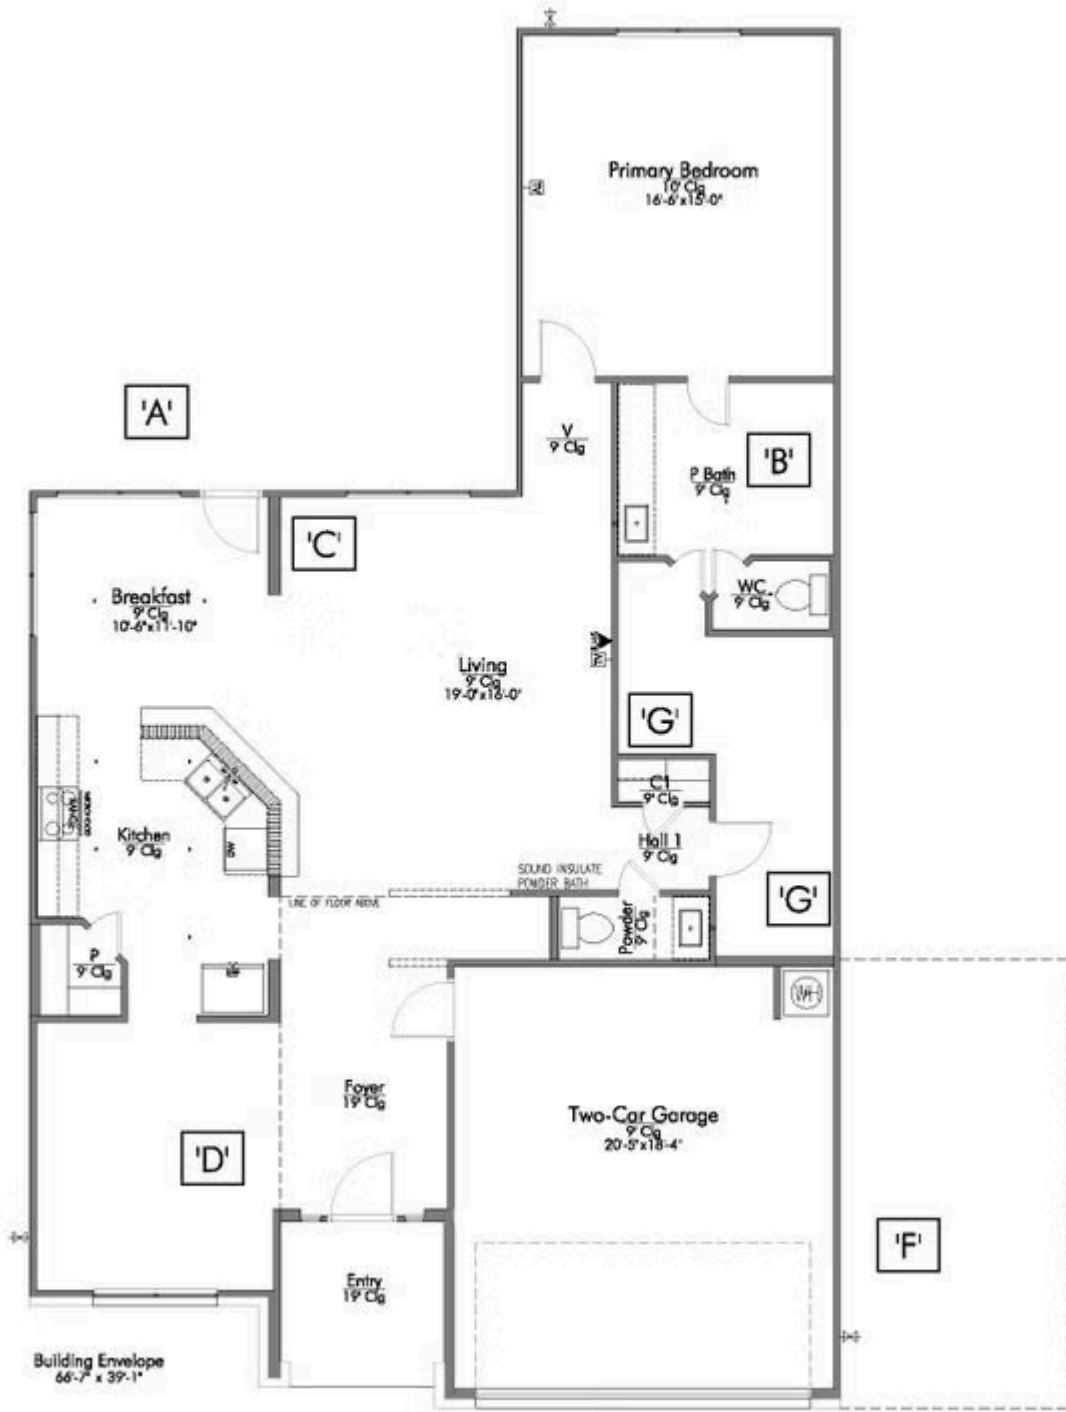

The 2588

Polk County

PRICE FROM:

\$312,900

 2,598 Ft²

 4 Bedrooms

 2.5 Bathrooms

 2 Car Garage

Some images shown may be from a previously built Stylecraft home of similar design. Actual options, colors, and selections may vary. Contact us for details!

Looking to wow your visitors? You are instantly going to fall in love with this luxurious 4 bedroom, 2.5 bath home! The curb appeal of this home is to die for and the entrance to this home is truly stunning. Welcomed by an 8-foot door, you're immediately greeted by a grand 18-foot foyer. Once inside, you will be wowed by the spacious and thoughtful layout, a large utility room, and all of the natural light let in by the windows in the breakfast nook and living room. Also on the main floor is an oversized primary bedroom suite with a walk-in closet that dreams are made of. Upstairs, you will find spacious secondary bedrooms and a loft that your family will love.