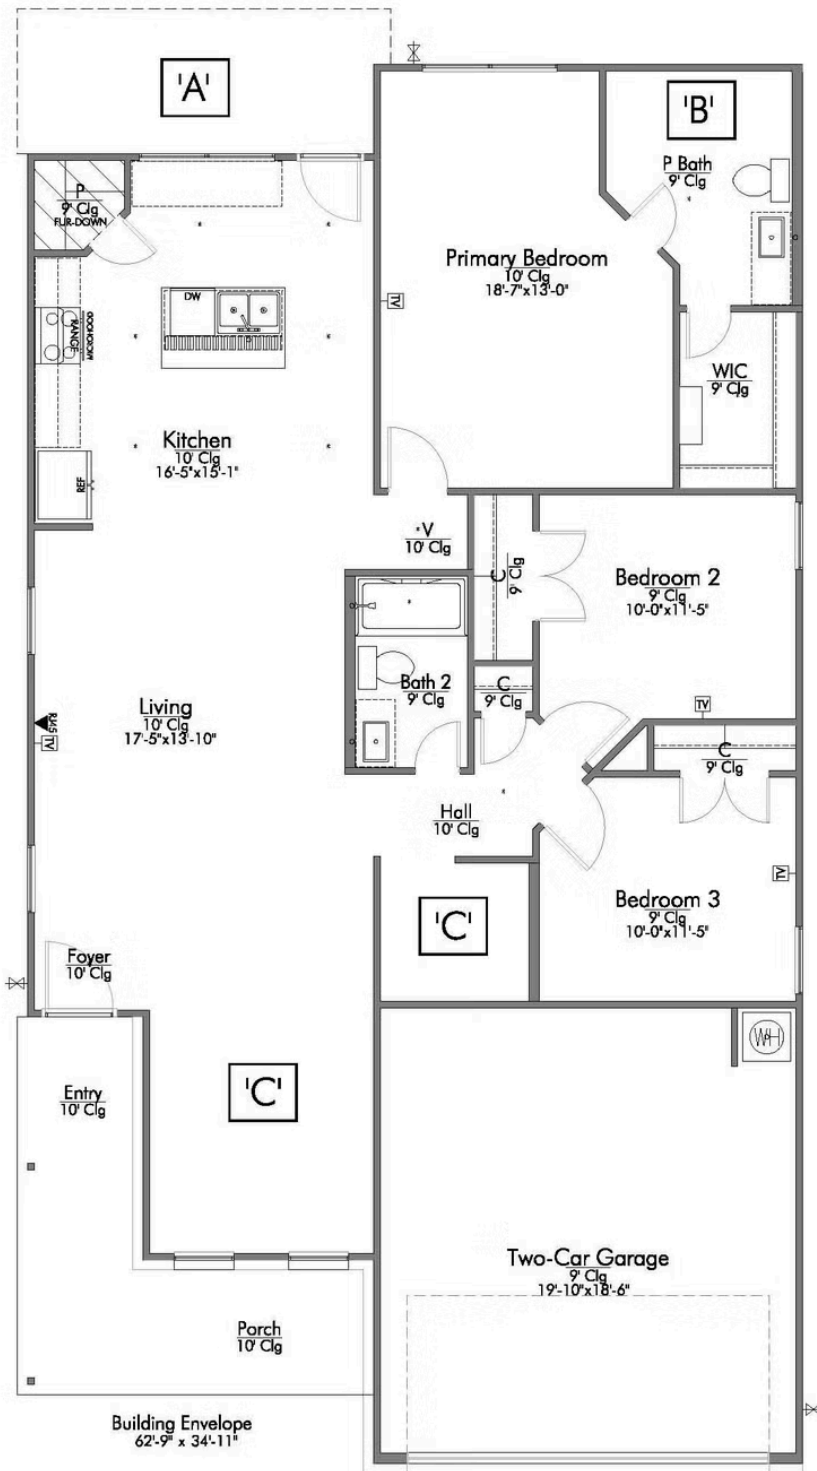

The 1475

Waller County

PRICE FROM:

\$209,900

 1,509 Ft²

 3 Bedrooms

 2 Bathrooms

 2 Car Garage

Some images shown may be from a previously built Stylecraft home of similar design. Actual options, colors, and selections may vary. Contact us for details!

If you're wanting options and flexibility, this floor plan is exactly what you're looking for! This beautiful 3 bedroom, 2 bath home is thoughtfully designed to have three different options for the front room: a formal dining room, study, or 4th bedroom. You'll absolutely love the way the kitchen seamlessly flows into the living room, giving you ample space to gather with your family. From the luxuriously large primary bedroom with seating area, to the exquisite selections Stylecraft offers, you are guaranteed to love this home!